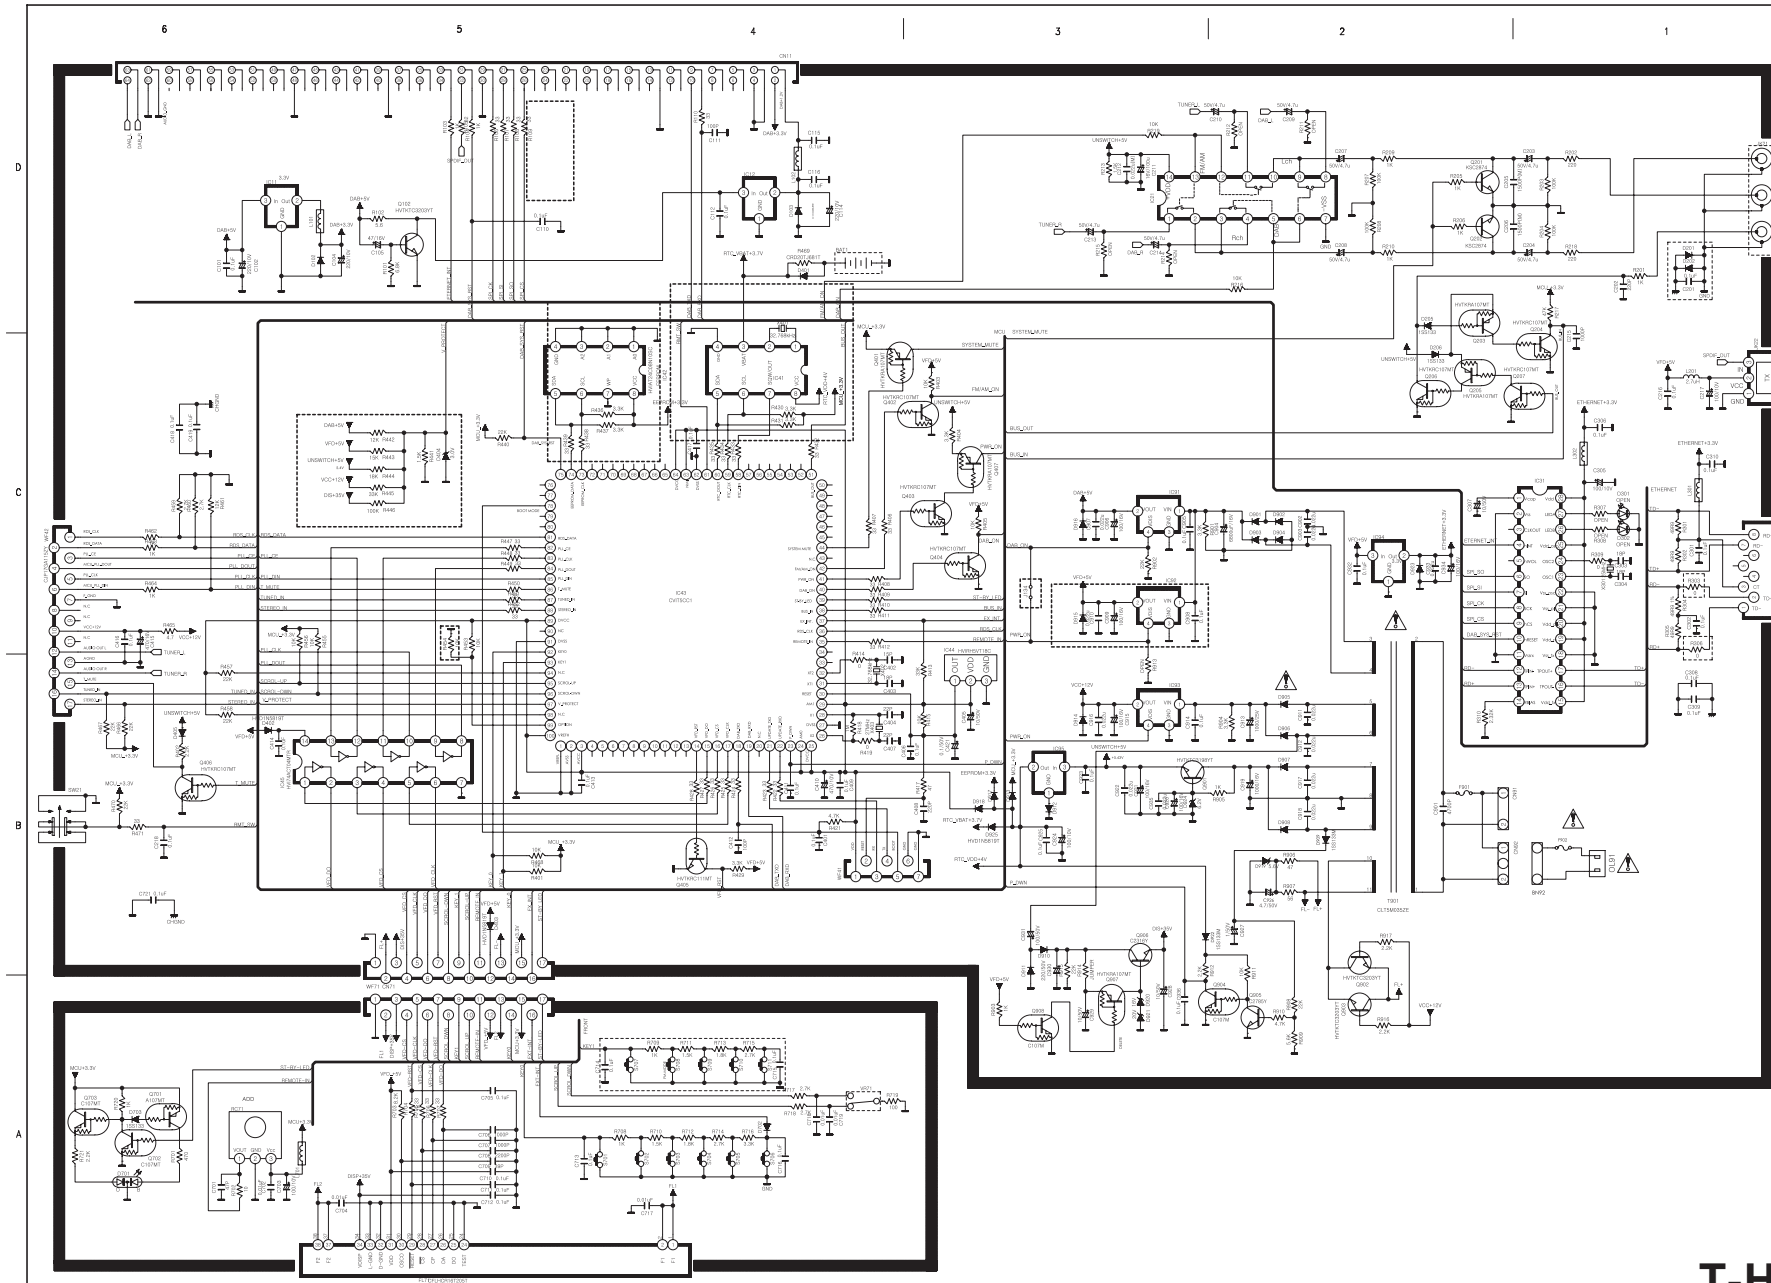

TEAC T-H380 SCHEMATIC DIAGRAM

T-H380
AM/FM Stereo Tuner